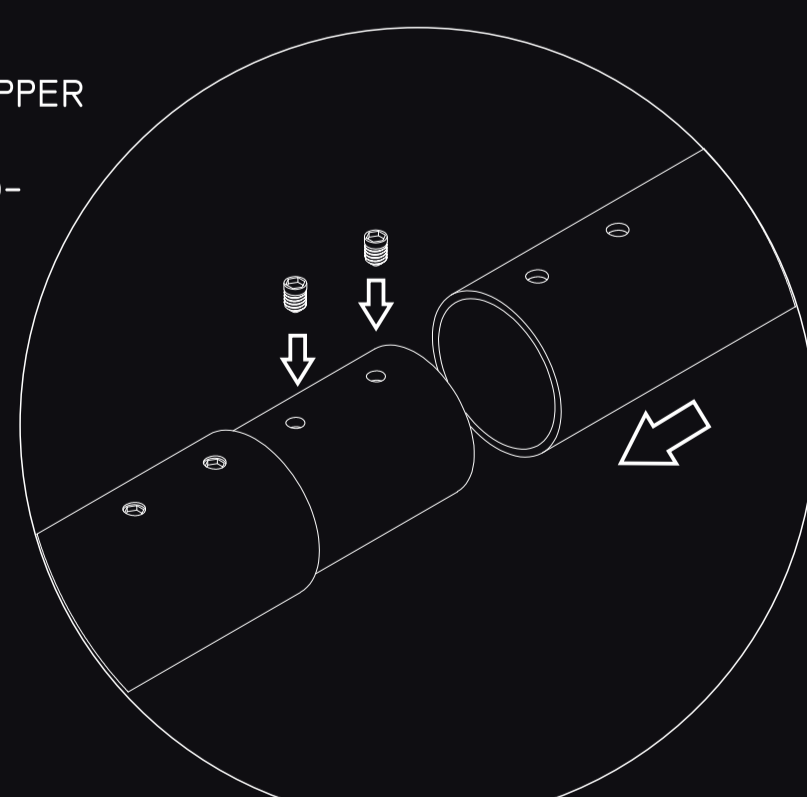

ILLUMINATED PARTS						
MODEL	TUBE/PIPE	SHAPE	W/V/METER	CCT-K	W/FIXTURE	NAME CODE
	GAMMA TUBE	U-SHAPE	15W/48V	3000	18	GT-U-3K
				4000		GT-U-4K
				5000		GT-U-5K
	GAMMA TUBE	QUARTER CIRCLE	15W/48V	3000	11	GT-QC-3K
				4000		GT-QC-4K
				5000		GT-QC-5K
	GAMMA TUBE	STRAIGHT 400	15W/48V	3000	6	GT-S400-3K
				4000		GT-S400-4K
				5000		GT-S400-5K
	GAMMA TUBE	STRAIGHT 800	15W/48V	3000	12	GT-S800-3K
				4000		GT-S800-4K
				5000		GT-S800-5K
	POWER SUPPLY UNIT	-	100W/48V	-	-	G-PSU
MODEL	TUBE/PIPE	SHAPE	W/V/METER	CCT-K	W/FIXTURE	NAME CODE
	GAMMA SET	FLOWER BED	15W/48V	3000	30	GS-FB-3K
				4000		GS-FB-4K
				5000		GS-FB-5K
NON-ILLUMINATED PARTS						
MODEL	TUBE/PIPE	SHAPE	STANDARD RAL COLOUR	MATERIAL	NAME CODE	
	GAMMA PIPE	STRAIGHT 812	9003 (WHITE)	ALU	GP-S812	
			9005 (BLACK)			
			7016 (GREY ANTHRACITE)			
	GAMMA PIPE	STRAIGHT 412	9003 (WHITE)	ALU	GP-S412	
			9005 (BLACK)			
			7016 (GREY ANTHRACITE)			
	GAMMA PIPE	LOOP 250	9003 (WHITE)	ALU	GP-L250	
			9005 (BLACK)			
			7016 (GREY ANTHRACITE)	STAINLESS STEEL		
			RAW			
	GAMMA PIPE	LOOP 350	9003 (WHITE)	ALU	GP-L350	
			9005 (BLACK)			
			7016 (GREY ANTHRACITE)	STAINLESS STEEL		
			RAW			
	GAMMA PIPE	LOOP 500	9003 (WHITE)	ALU	GP-L500	
			9005 (BLACK)			
			7016 (GREY ANTHRACITE)	STAINLESS STEEL		
			RAW			
	MULTI TRACK	-	9003 (WHITE)	ALU	G-STI5	
			9005 (BLACK)			

tube assembly

THE CONNECTION BETWEEN 2 LIGHT TUBES IS RESOLVED WITH AN EASY AND INTUITIVE- PUSH, TWIST AND CLICK METHOD. IT ALSO ENABLES ELECTRICAL FEED FLOW BETWEEN THE TUBES WITHOUT ANY EXTRA CABLES.

pipe assembly

THE ASSEMBLY OF THE UPPER PART IS PROVIDED BY TIGHTENING 2 THREAD-SCREWS INTO THE ASSIGNED THREAD-HOLES.

CONNECTING THE UPPER PIPES WITH LED TUBES IS MADE WITH A CUSTOM BRAIDED LOOP CONNECTOR