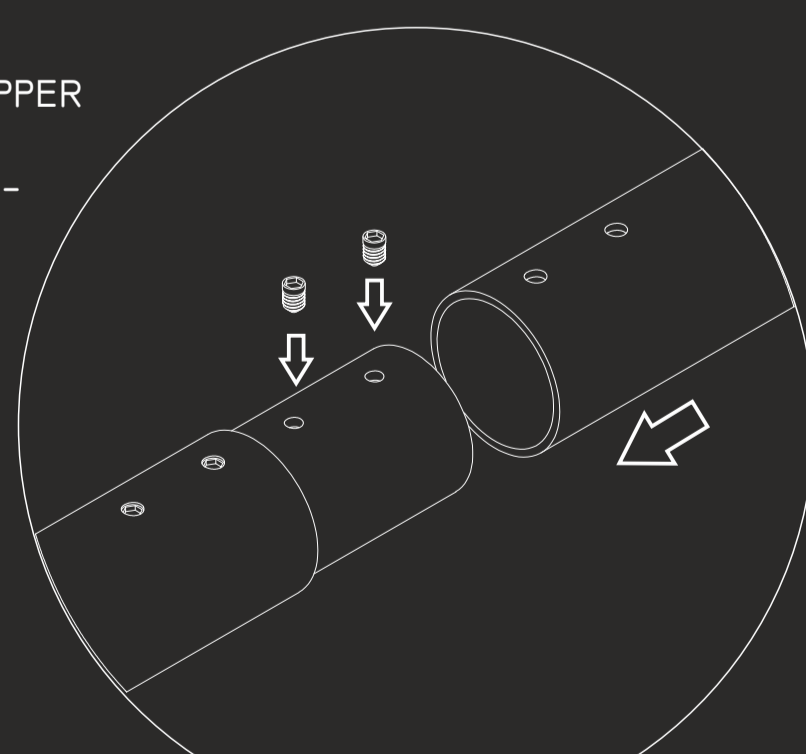

ILLUMINATED PARTS						
MODEL	TUBE/PIPE	SHAPE	W/V/METER	CCT-K	W/FIXTURE	NAME CODE
	GAMMA TUBE	U-SHAPE	15W/48V	3000	18	GT-U-3K
				4000		GT-U-4K
				5000		GT-U-5K
	GAMMA TUBE	QUARTER CIRCLE	15W/48V	3000	11	GT-QC-3K
				4000		GT-QC-4K
				5000		GT-QC-5K
	GAMMA TUBE	STRAIGHT 400	15W/48V	3000	6	GT-S400-3K
				4000		GT-S400-4K
				5000		GT-S400-5K
	GAMMA TUBE	STRAIGHT 800	15W/48V	3000	12	GT-S800-3K
				4000		GT-S800-4K
				5000		GT-S800-5K
	POWER SUPPLY UNIT	-	100W/48V	-	-	G-PSU
MODEL	TUBE/PIPE	SHAPE	W/V/METER	CCT-K	W/FIXTURE	NAME CODE
	GAMMA SET	FLOWER BED	15W/48V	3000	30	GS-FB-3K
				4000		GS-FB-4K
				5000		GS-FB-5K
NON-ILLUMINATED PARTS						
MODEL	TUBE/PIPE	SHAPE	STANDARD RAL COLOUR	MATERIAL	NAME CODE	
	GAMMA PIPE	STRAIGHT 812	9003 (WHITE)	ALU	GP-S812	
			9005 (BLACK)			
			7016 (GREY ANTHRACITE)			
	GAMMA PIPE	STRAIGHT 412	9003 (WHITE)	ALU	GP-S412	
			9005 (BLACK)			
			7016 (GREY ANTHRACITE)			
	GAMMA PIPE	LOOP 250	9003 (WHITE)	ALU	GP-L250	
			9005 (BLACK)			
			7016 (GREY ANTHRACITE)	STAINLESS STEEL		
			RAW			
	GAMMA PIPE	LOOP 350	9003 (WHITE)	ALU	GP-L350	
			9005 (BLACK)			
			7016 (GREY ANTHRACITE)	STAINLESS STEEL		
			RAW			
	GAMMA PIPE	LOOP 500	9003 (WHITE)	ALU	GP-L500	
			9005 (BLACK)			
			7016 (GREY ANTHRACITE)	STAINLESS STEEL		
			RAW			
	MULTI TRACK	-	9003 (WHITE)	ALU	G-ST15	
			9005 (BLACK)			

tube assembly

THE CONNECTION BETWEEN 2 LIGHT TUBES IS RESOLVED WITH AN EASY AND INTUITIVE- PUSH, TWIST AND CLICK METHOD. IT ALSO ENABLES ELECTRICAL FEED FLOW BETWEEN THE TUBES WITHOUT ANY EXTRA CABLES.

pipe assembly

THE ASSEMBLY OF THE UPPER PART IS PROVIDED BY TIGHTENING 2 THREAD-SCREWS INTO THE ASSIGNED THREAD-HOLES.

CONNECTING THE UPPER PIPES WITH LED TUBES IS MADE WITH A CUSTOM BRAIDED LOOP CONNECTOR